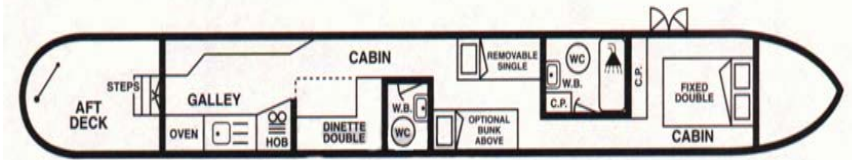

Ashby Boat Company,
Canal Wharf,
Stoke Golding,
NUNEATON,
Warwickshire,
CV13 6EY.

Tel. 01455 212671 Fax. 01455 213255
Web Address :- www.ashbyboats.co.uk
Email :- sales@ashbyboats.co.uk

HAZELWOOD

HAZELWOOD - Sleeps 5 to 7 people.
Berth arrangement is 3 doubles, 2 are fixed, and 1 single, or 2 doubles with 1 fixed, and 3 singles.

The bathroom has a toilet, wash hand basin, and mini-bath with shower, there is a second toilet compartment with wash basin.

HAZELWOOD possesses several extra features :-

- Balustrade rails with doors around cruiser stern for added safety.
- No access out of the front of the boat, i.e. infants can only exit the boat via the rear.
- A travel cot can be positioned at the front, and in the middle of the boat.
- There is a king size double bed in the front cabin.
- The power points and locks are all three feet above the floor for added safety.