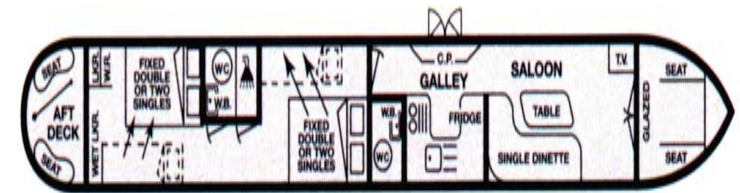

GOLDING

GOLDING - Sleeps 5 to 7 people.

**Berth arrangement is 6 single berths,
or 2 fixed doubles and 1 double berth in 3 cabins,
or 5 single beds and 1 make up double.**

There are 2 toilet rooms with wash hand basin, one of which has a shower.