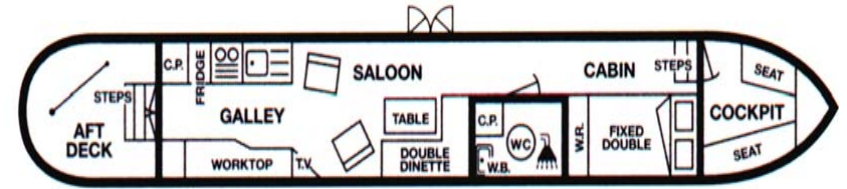

# CARLTON

**CARLTON - Sleeps 2 to 4 people**

Berth arrangement is two double cabins, one of which is a fixed double cabin. The bathroom has porcelain wash hand basin and toilet, and is fitted with a Mira shower. This new boat has been fitted out to a luxury standard.